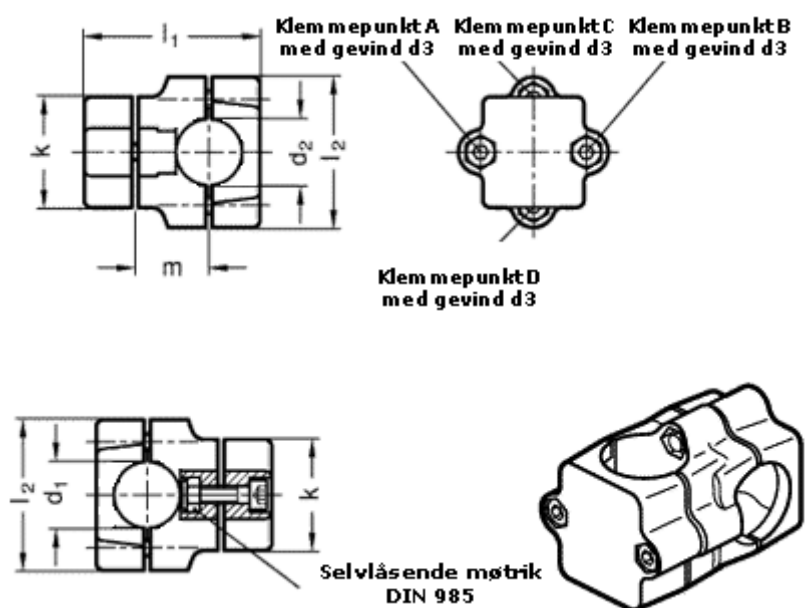

Article number: 20134B48B48762BL
Description: E+G Two-way Connector
GN134-B48-B48-76-2-BL

Measures

Adjustable clamp lever = GN 911-M10-55 have to be ordred separately

d1	= 48
d2	= 48
d3	= M10
k	= 76
l1	= 125.0
l2	= 98
m	= 55.0